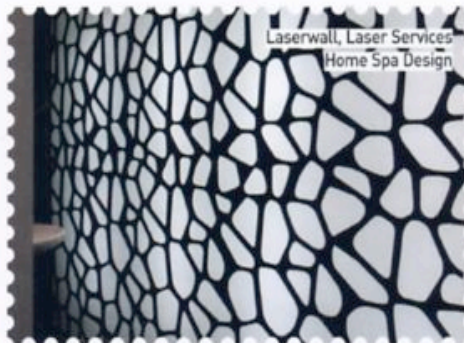

Laserwall, Laser Services
Home Spa Design